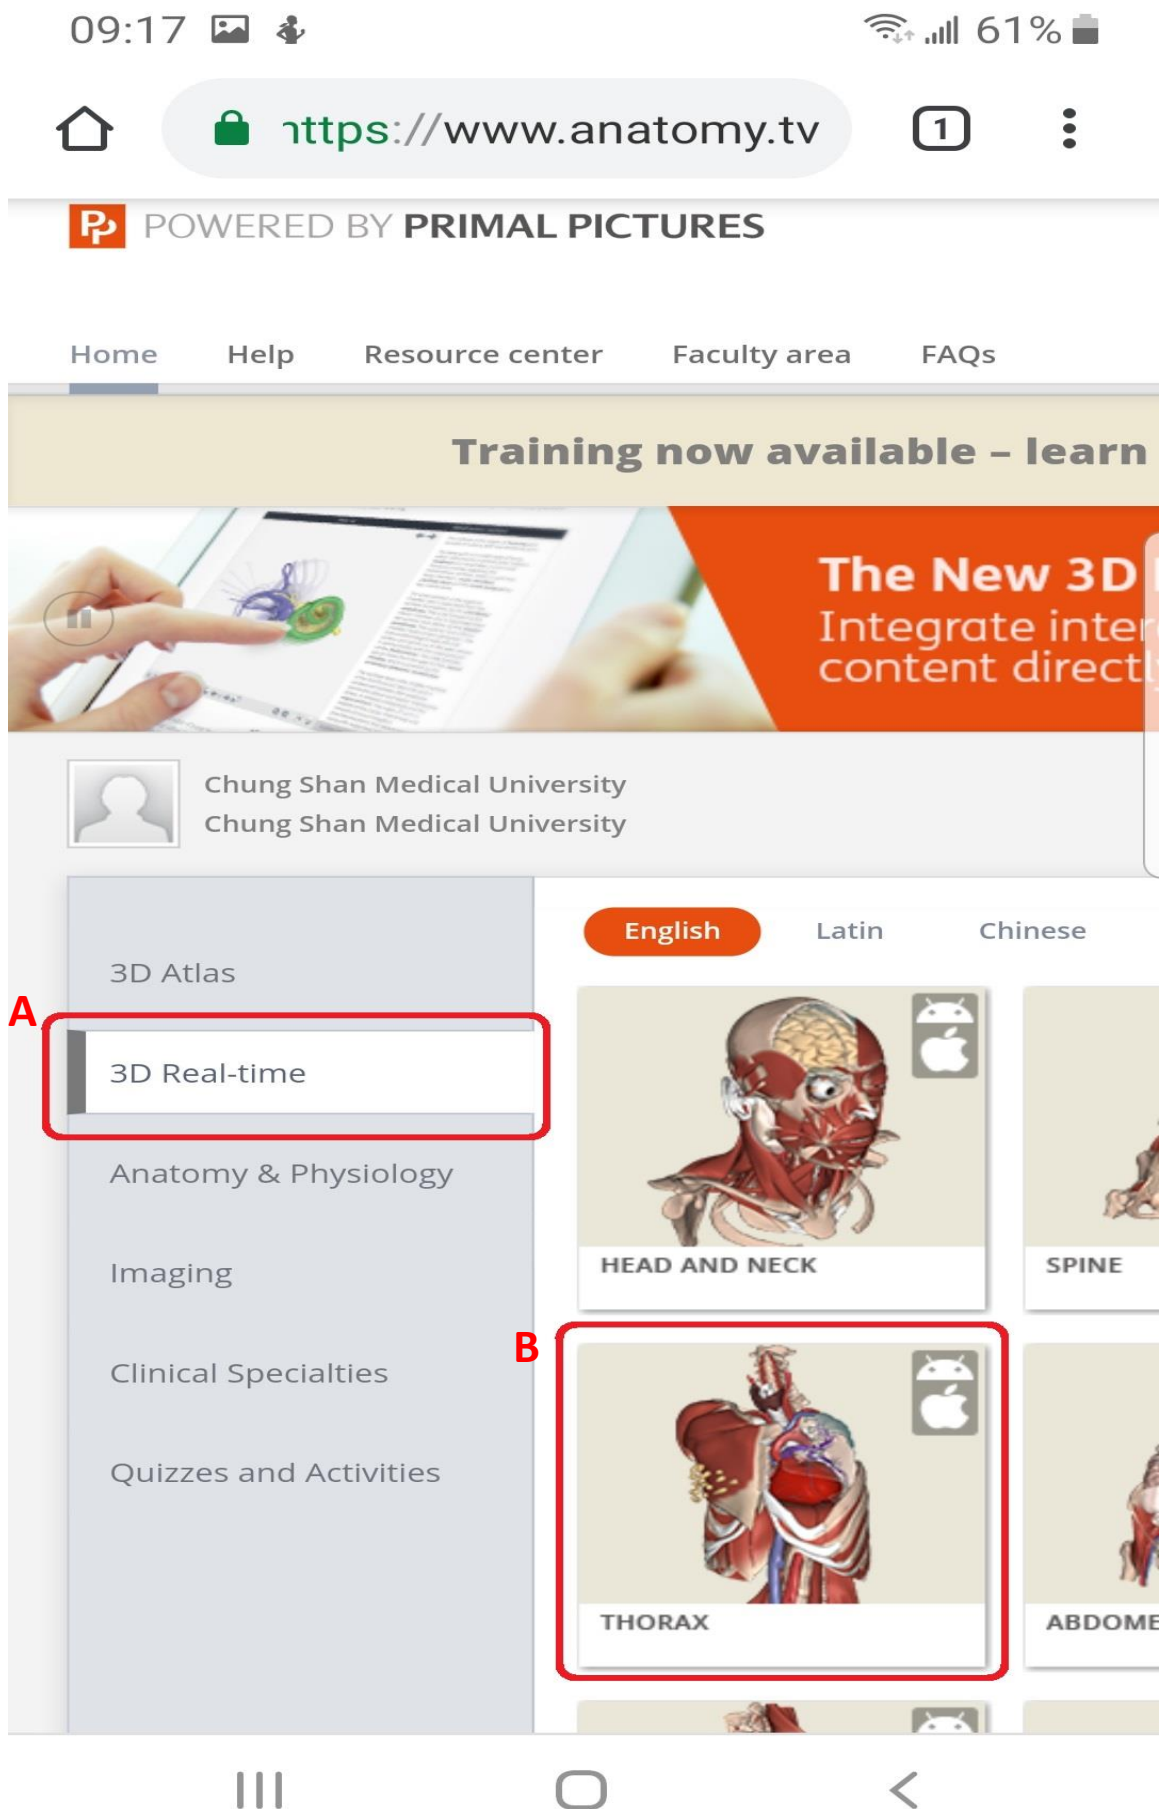

***必須注意事項：

A. 安裝時必須在學校網路範圍內，附醫請使用 **csH-staff** 熱點

B. 硬體規格要求：**Android version Kit Kat 4.4 OpenGL 3.0**

1. 先用 **Google** 搜尋 “anatomy.tv”，點選連結至該平台。

2. A. 點選 3D Real-Time B. 選擇部位模組，以 THORAX 為例

3. 點選 Install the APP

The screenshot shows a mobile browser interface with the AnatomyTV website. The browser's address bar displays the URL www.anatomy.tv/new_home.aspx?startapp=&startres=&startstudy. The website header includes the 'informa' logo and the main title 'ANATOMY.TV', which is powered by 'PRIMAL PICTURES'. A navigation menu contains links for 'Home', 'Help', 'Resource center', 'Faculty area', and 'FAQs'. A promotional banner for 'The New 3D Embed Function' is visible, along with a user profile for 'Chung Shan Medical University'. A language selection bar offers options for English, Latin, Chinese, Spanish, Portuguese, German, and Japanese. A sidebar on the left lists various content categories: 3D Atlas, 3D Real-time, Anatomy & Physiology, Imaging, Clinical Specialties, and Quizzes and Activities. The main content area features a grid of anatomical illustrations with mobile app icons. A modal dialog box is overlaid on the grid, containing two buttons: 'Launch the app' and 'Install the app'. The 'Install the app' button is highlighted with a red rectangular border.